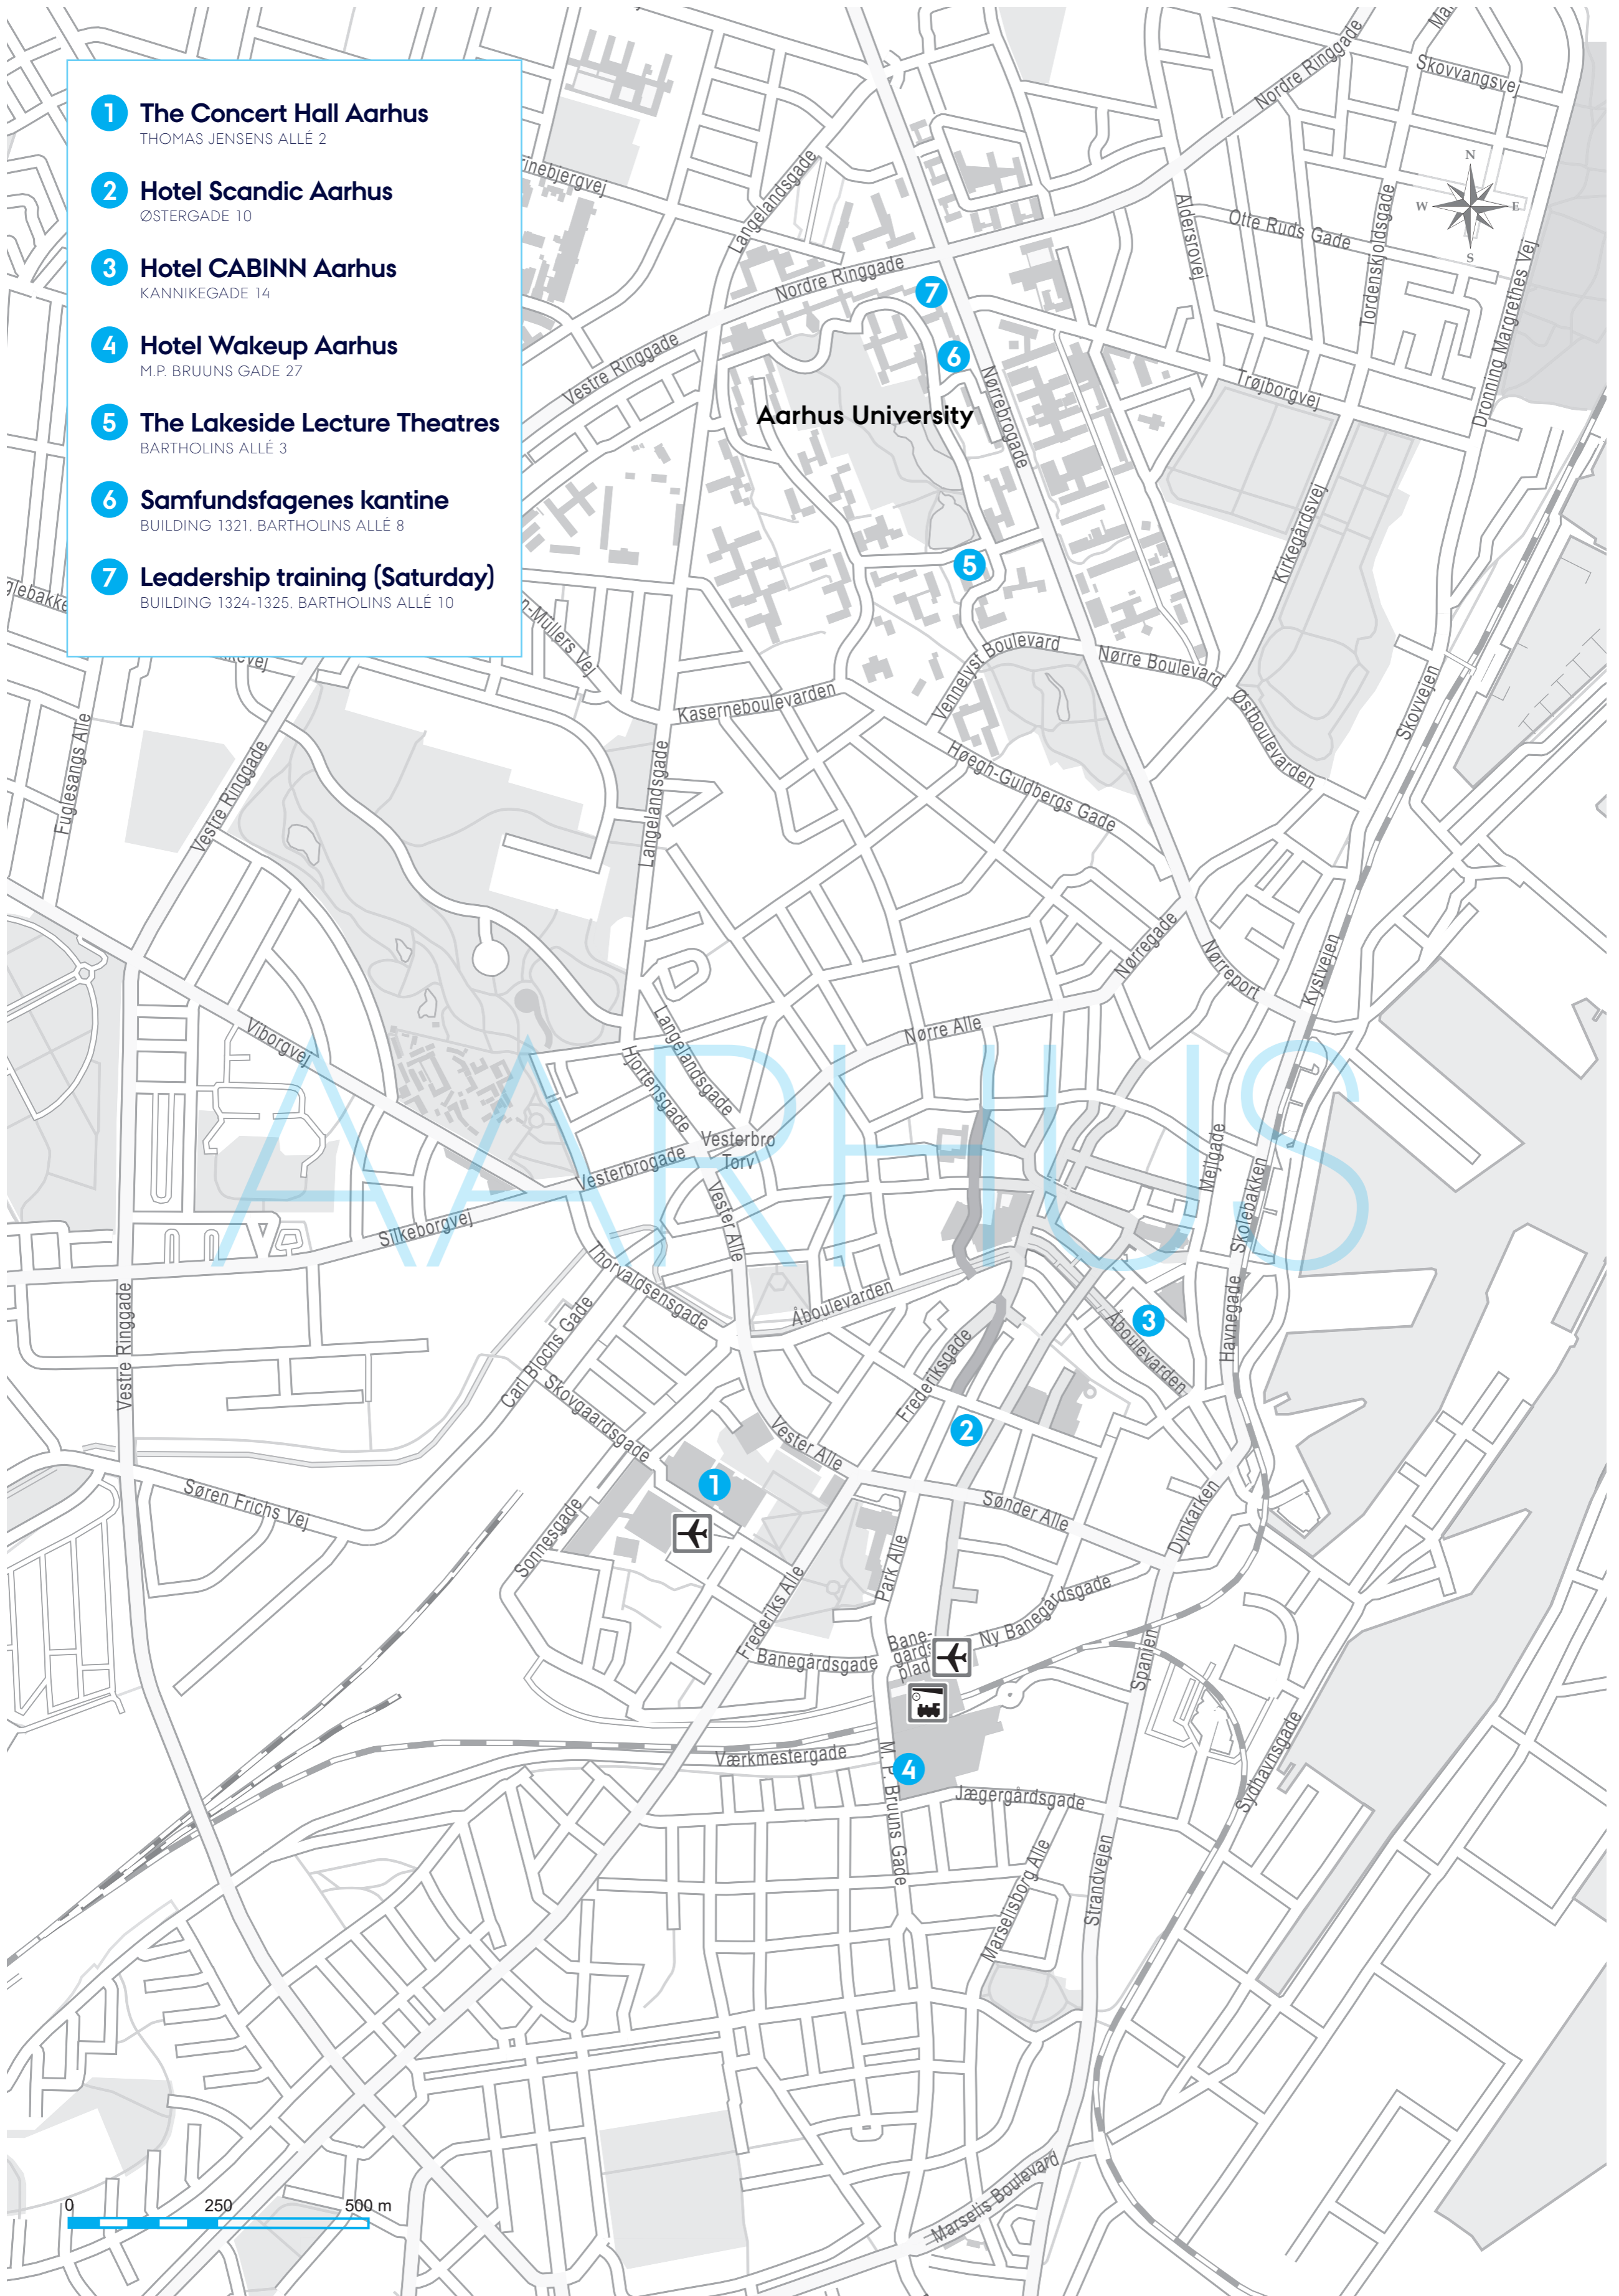

VENUE MAP

MATCHPOINTS SEMINAR
AARHUS UNIVERSITY
23 – 25 MAY 2019

- 1 The Concert Hall Aarhus**
THOMAS JENSENS ALLÉ 2
- 2 Hotel Scandic Aarhus**
ØSTERGADE 10
- 3 Hotel CABINN Aarhus**
KANNIKEGADE 14
- 4 Hotel Wakeup Aarhus**
M.P. BRUUNS GADE 27
- 5 The Lakeside Lecture Theatres**
BARTHOLINS ALLÉ 3
- 6 Samfundsfagenes kantine**
BUILDING 1321. BARTHOLINS ALLÉ 8
- 7 Leadership training (Saturday)**
BUILDING 1324-1325. BARTHOLINS ALLÉ 10